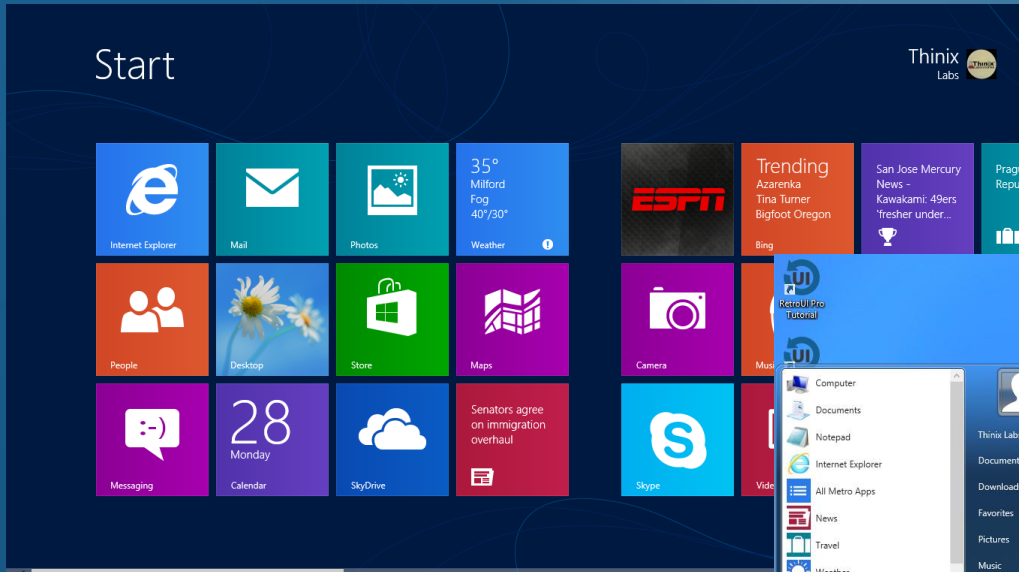

RetroUI Pro™ v3 for Windows 8

Bring back the Windows 7 User experience (Ux)