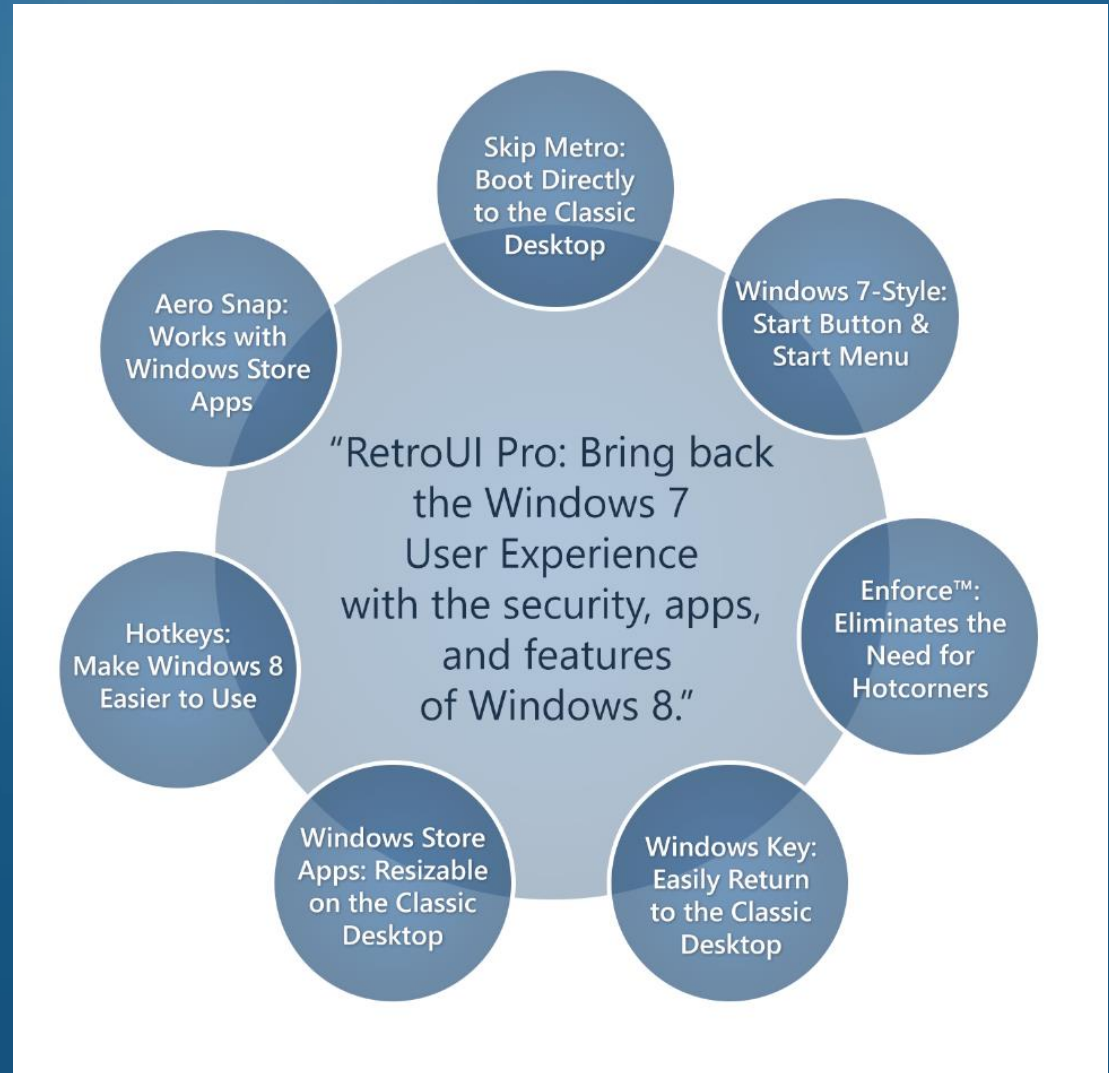

RetroUI Pro™ v3 for Windows 8

Bring back the Windows 7 User experience (Ux)

Only RetroUI Pro allows you to bring back the entire User experience (Ux) of Windows 7 while keeping all the Security, Apps and Features of Windows 8.