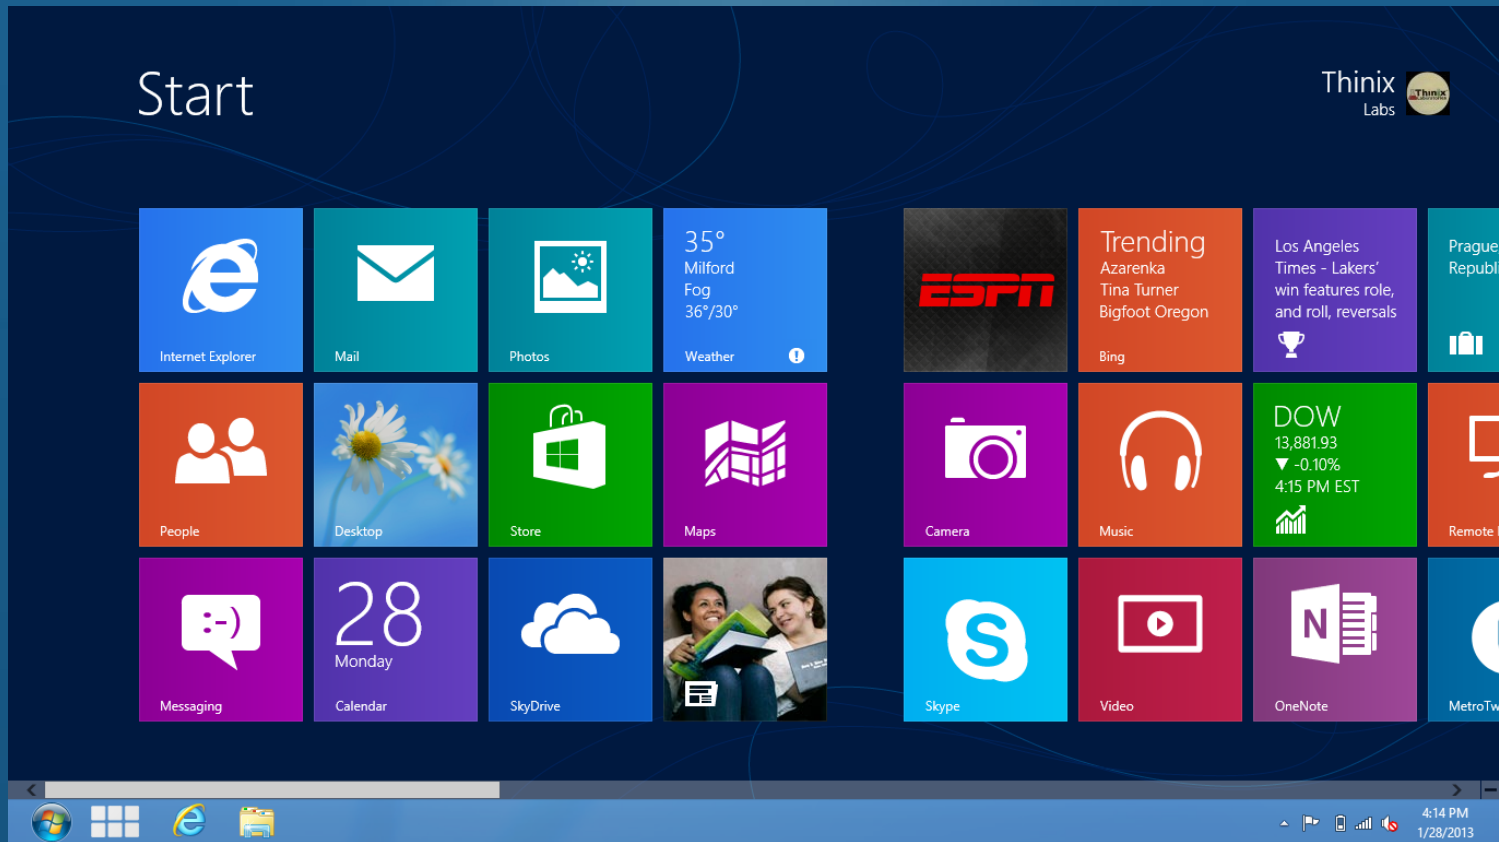

RetroUI Pro™ v3 for Windows 8

Bring back the Windows 7 User experience (Ux)

Bring back the Start Menu & Taskbar while the Windows 8 Modern UI and Windows 8 Apps are running, eliminating the need for hidden Hotcorners and makes Windows 8 dramatically easier to use.