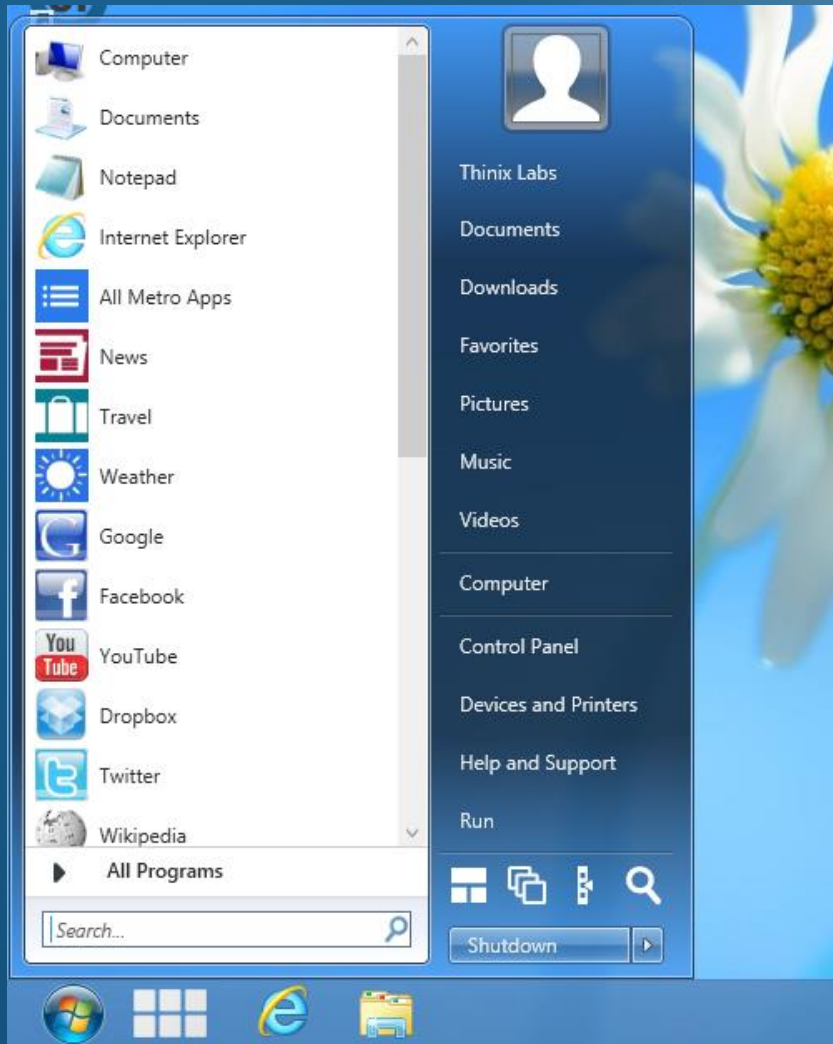

RetroUI Pro™ v3 for Windows 8

The Most Advanced Start menu for Windows 8

Easily Pin & Launch Anything!

- Quickly access your computer, drives & documents
- Classic Windows Apps such as Internet Explorer, Microsoft Word, Excel, PowerPoint and all other legacy applications.
- New Windows 8 Store App's including icons for All Metro Apps
- Popular websites - such as Facebook, Amazon, Google, Twitter

Powerful features you expect:

- Shutdown, lock, logoff, and restart
- Integrated Search
- Run, Help, Control Panel, Computer...
- Right-click context menus:
  - Manage your computer
  - Access Administrative tools
  - Map network drives & more

Advanced features:

- Import & export favorites & settings for enterprise applications
- Multi-user / Multi-language / Multi-monitor
- Works with ALL Taskbar configurations:
  - Auto-hide taskbar
  - Small taskbar buttons
  - Using the taskbar on any monitor
  - Using the taskbar on any side of your screen