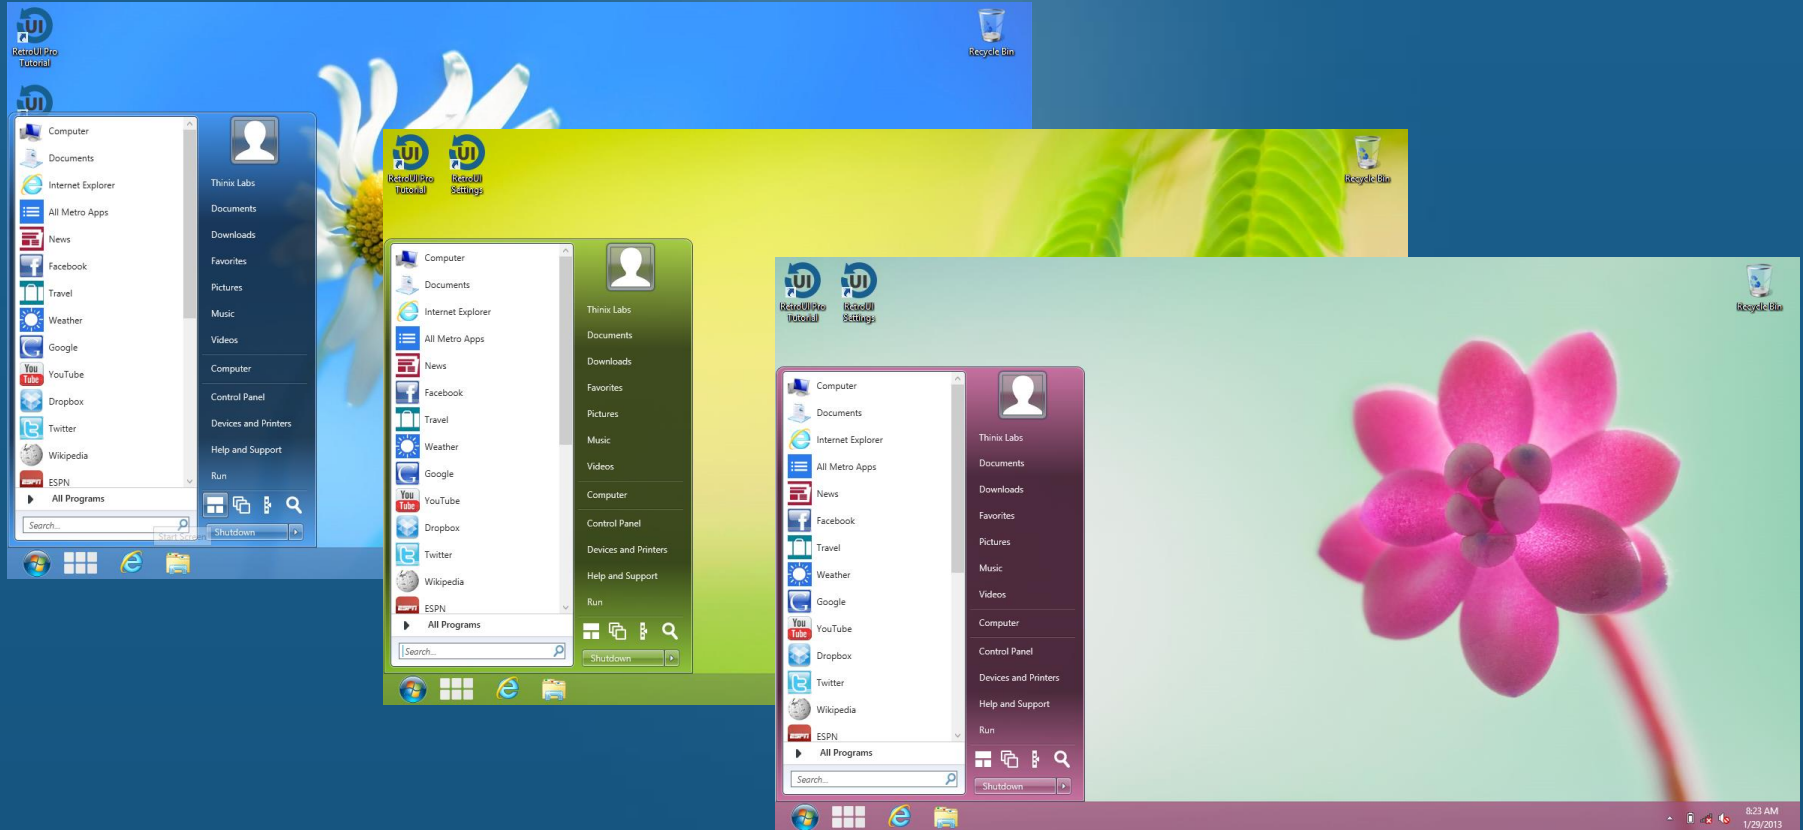

RetroUI Pro™ v3 for Windows 8

RetroUI Start Menu - Automatically adjusts to your Windows 8 color pallet

RetroUI AdaptiveColor™ technology
Automatically adjusts to your Windows 8 color pallet