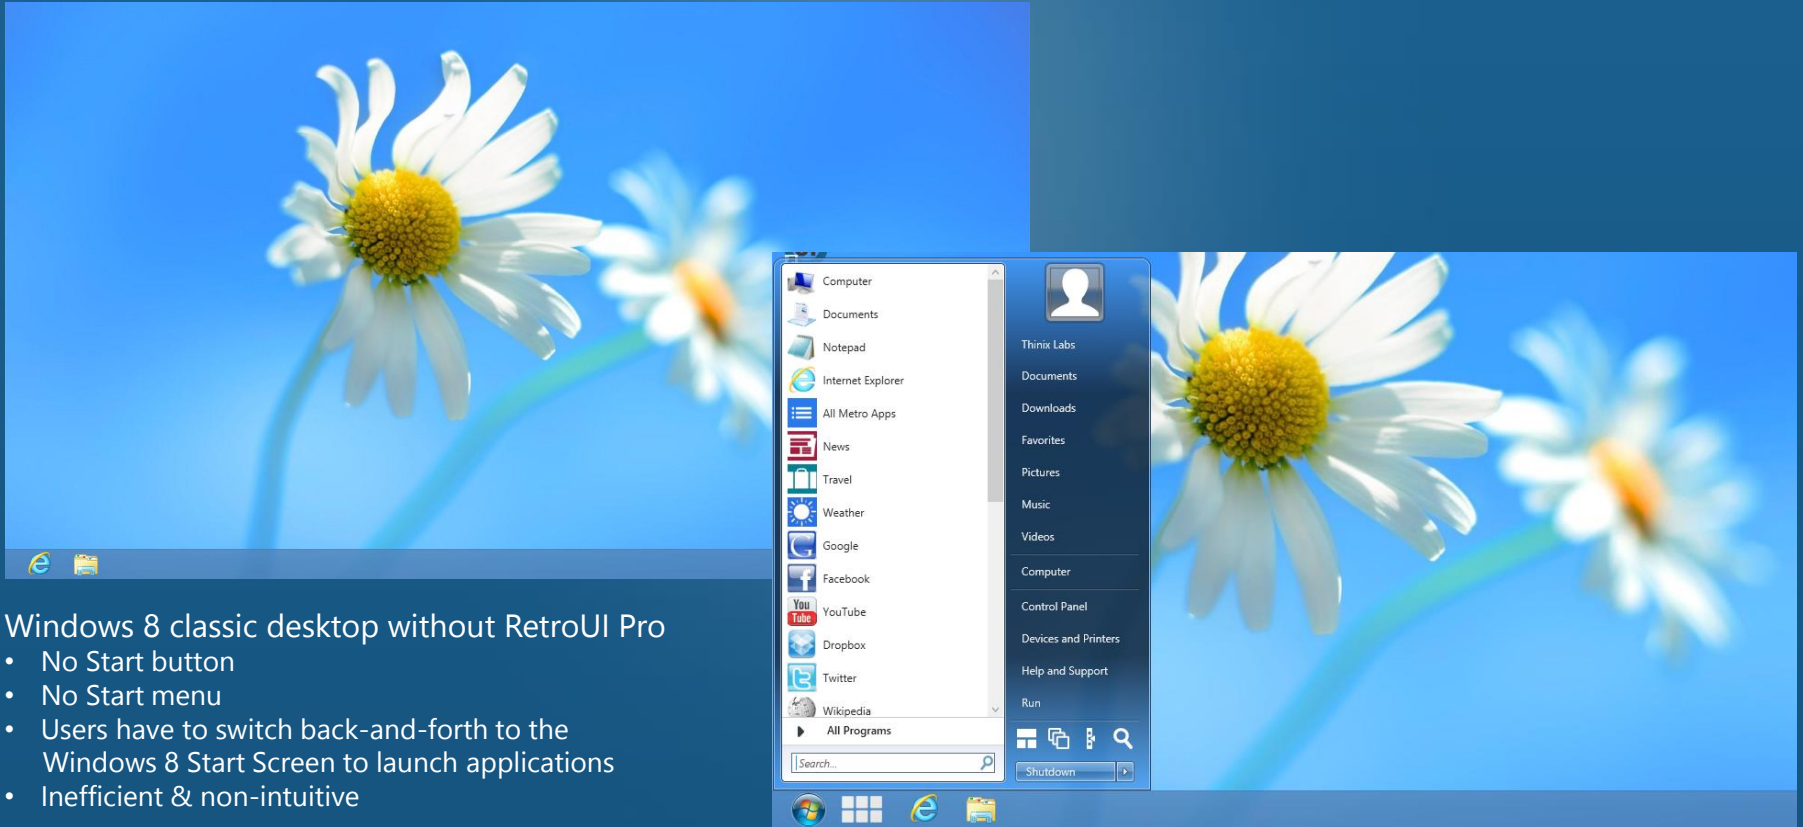

RetroUI Pro™ v3 for Windows 8

Bring back the Start Button and Start Menu in Windows 8

Windows 8 classic desktop without RetroUI Pro

- No Start button
- No Start menu
- Users have to switch back-and-forth to the Windows 8 Start Screen to launch applications
- Inefficient & non-intuitive

Windows 8 Start Screen with RetroUI Pro

- Users just click the Taskbar to return to the classic desktop
- Immediately intuitive for anyone