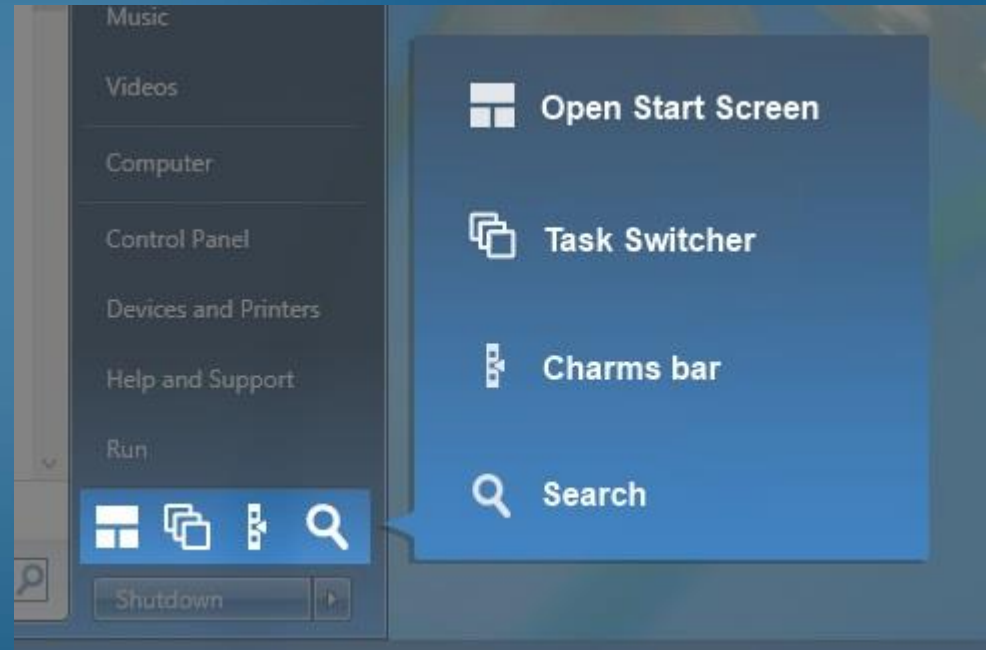

## Powerful features you expect:

- Shutdown, lock, logoff, and restart
- Integrated Search
- Run, Help, Control Panel, Computer...
- Right-click context menus:
  - Manage your computer
  - Access Administrative tools
  - Map network drives & more

# RetroUI Pro™ v3 for Windows 8

The Most Advanced Start menu for Windows 8

Use Drag & Drop to easily organize your pinned favorites

Integrated Modern UI features you need:

- Open Start Screen
- Open Task Switcher
- Open the Charms bar
- Assignable Search button:
  - Search with Explorer
  - or Search Apps
  - or search Files (Windows 8 style)