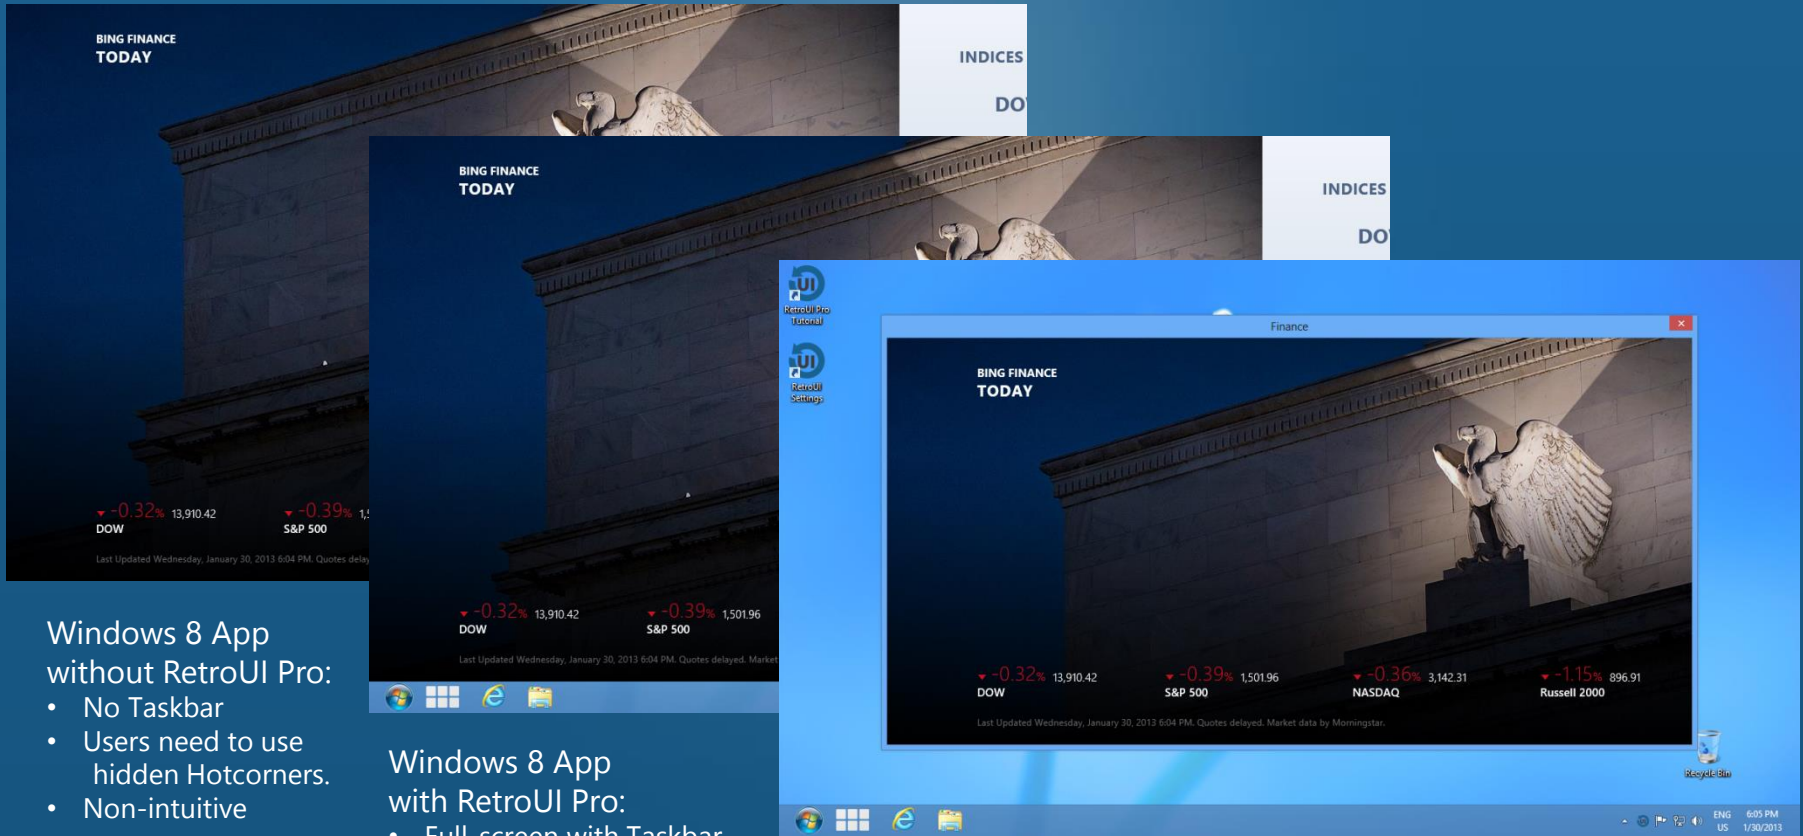

RetroUI Pro™ v3 for Windows 8

Sick of Full-Screen Apps?

Enforce™ - Brings back the Taskbar & makes Windows 8 easy.

Windows 8 App without RetroUI Pro:

- No Taskbar
- Users need to use hidden Hotcorners.
- Non-intuitive

Windows 8 App with RetroUI Pro:

- Full-screen with Taskbar visible.

Windows 8 App with RetroUI Pro

- App windows are resizable and repositionable
- Apps easily toggle back to full-screen by using [F12] on the keyboard
- Takes the learning curve out of Windows 8