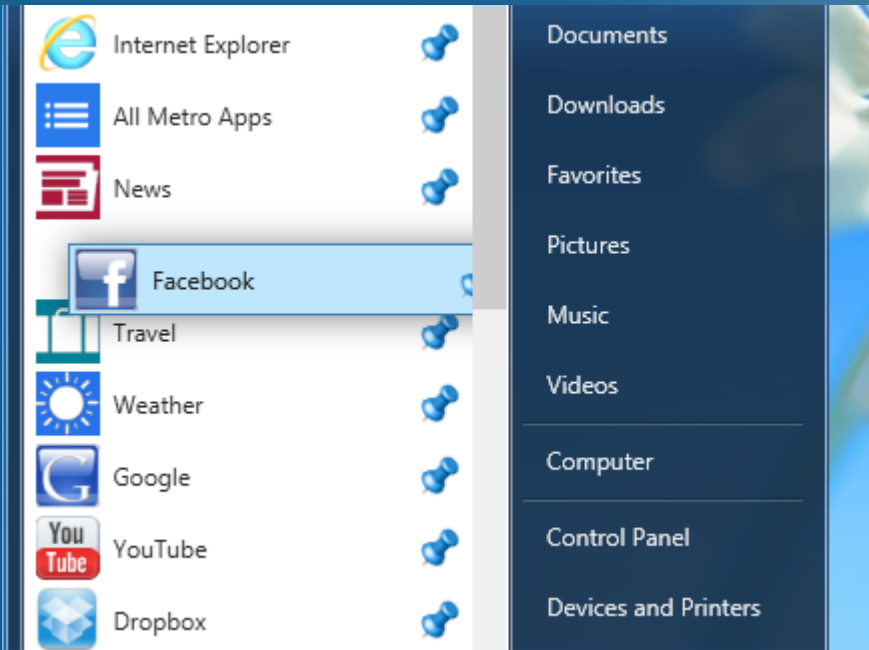

RetroUI Pro™ v3 for Windows 8

The Most Advanced Start menu for Windows 8

Use Drag & Drop to easily organize your pinned favorites

Integrated Modern UI features you need:

- Open Start Screen
- Open Task Switcher
- Open the Charms bar
- Assignable Search button:
  - Search with Explorer
  - or Search Apps
  - or search Files (Windows 8 style)