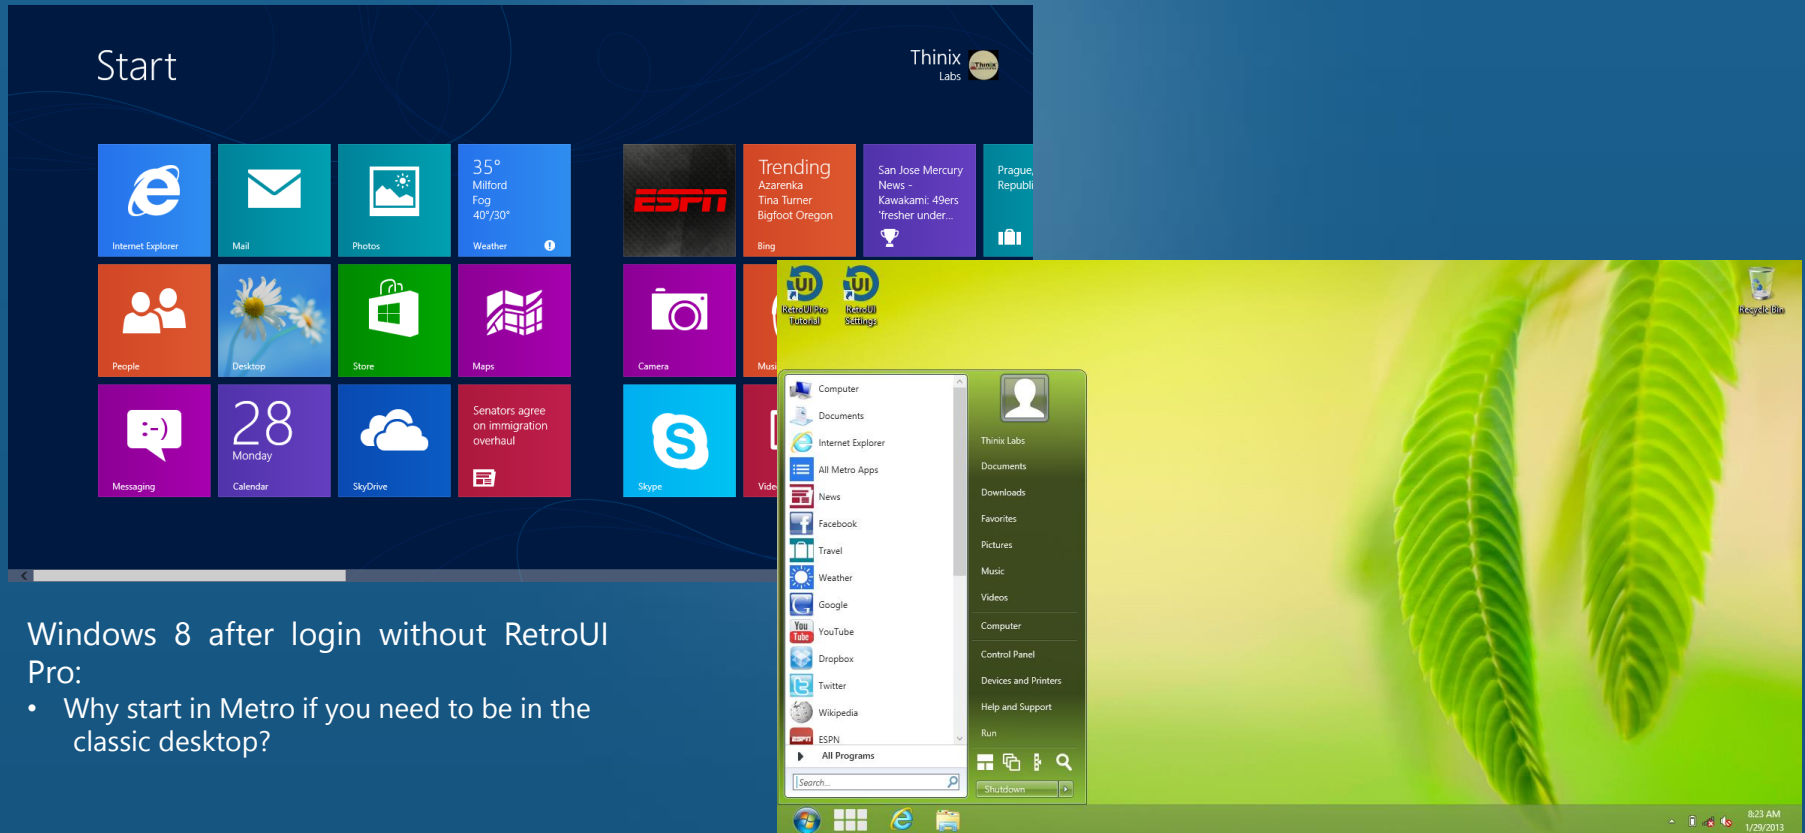

RetroUI Pro™ v3 for Windows 8

Skip the Start Screen – Login in to the classic desktop.

Windows 8 after login without RetroUI Pro:

- Why start in Metro if you need to be in the classic desktop?

RetroUI Pro – Automatically return to the classic desktop:

- Return to the classic desktop at login, from a locked PC, or within Remote Desktop sessions.