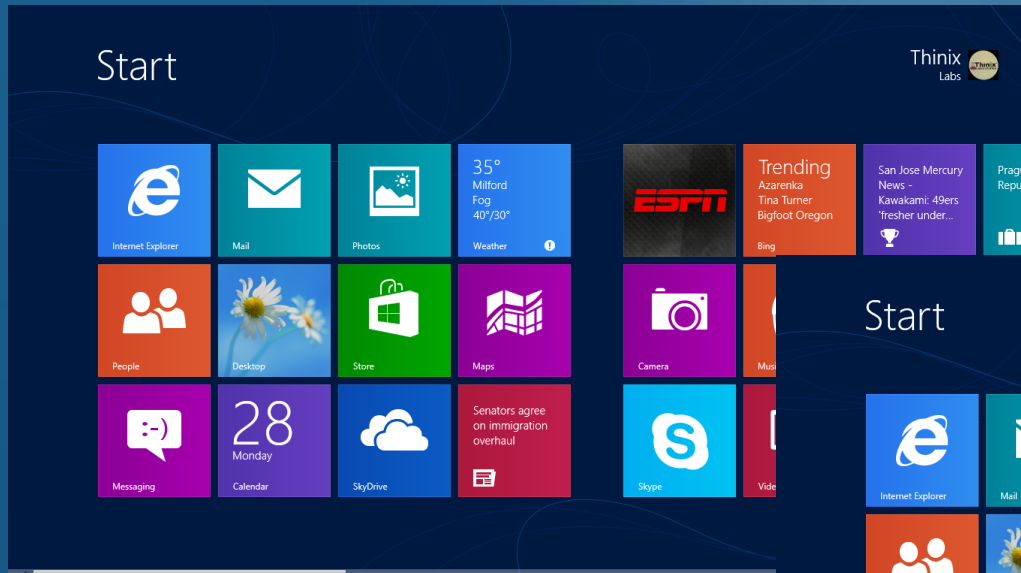

RetroUI Pro™ v3 for Windows 8

Bring back the Windows 7 User experience (Ux)

Windows 8 Start Screen without RetroUI Pro

- Users need to use hidden HotCorners
- Not intuitive to long-time Windows users