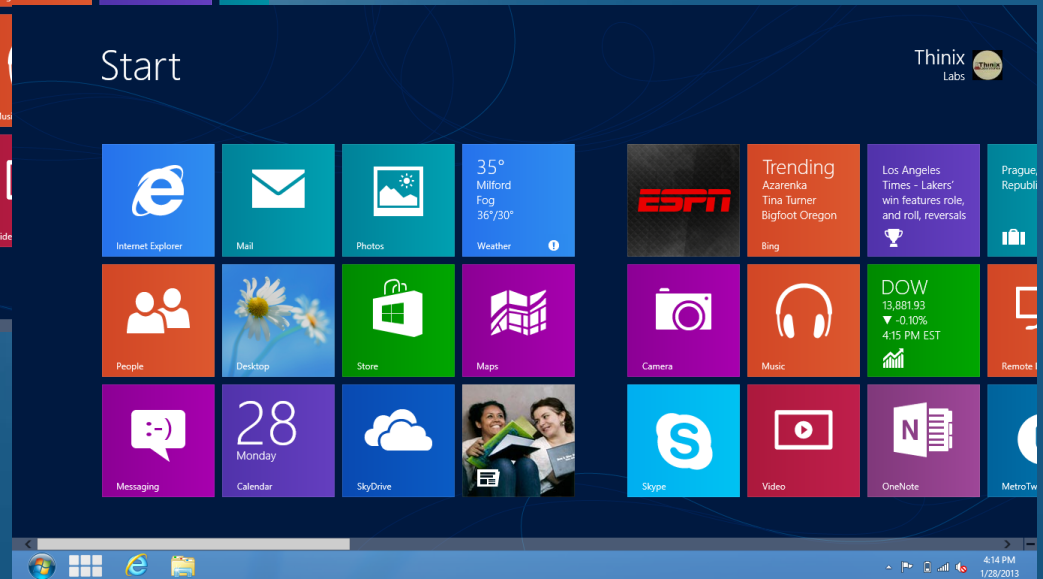

Windows 8 Start Screen with RetroUI Pro

- Users just click the Taskbar to return to the classic desktop
- Immediately intuitive for anyone
- Click the Start button returns to classic desktop and opens the Start menu