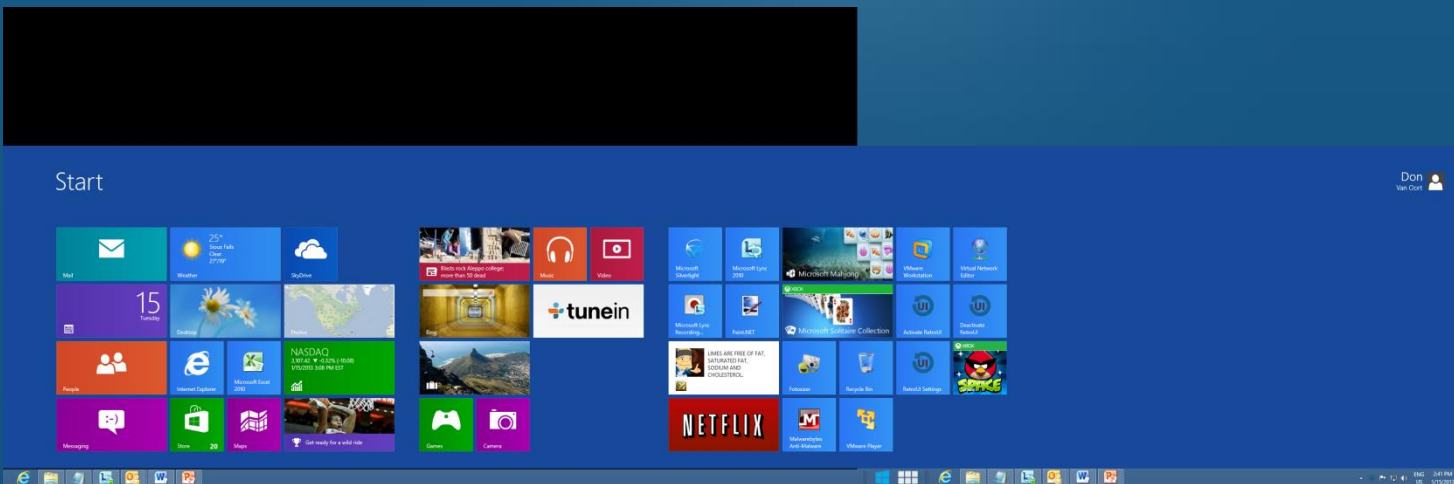

SuperSize™ – Showing the Windows 8 Start screen spanned across two displays.